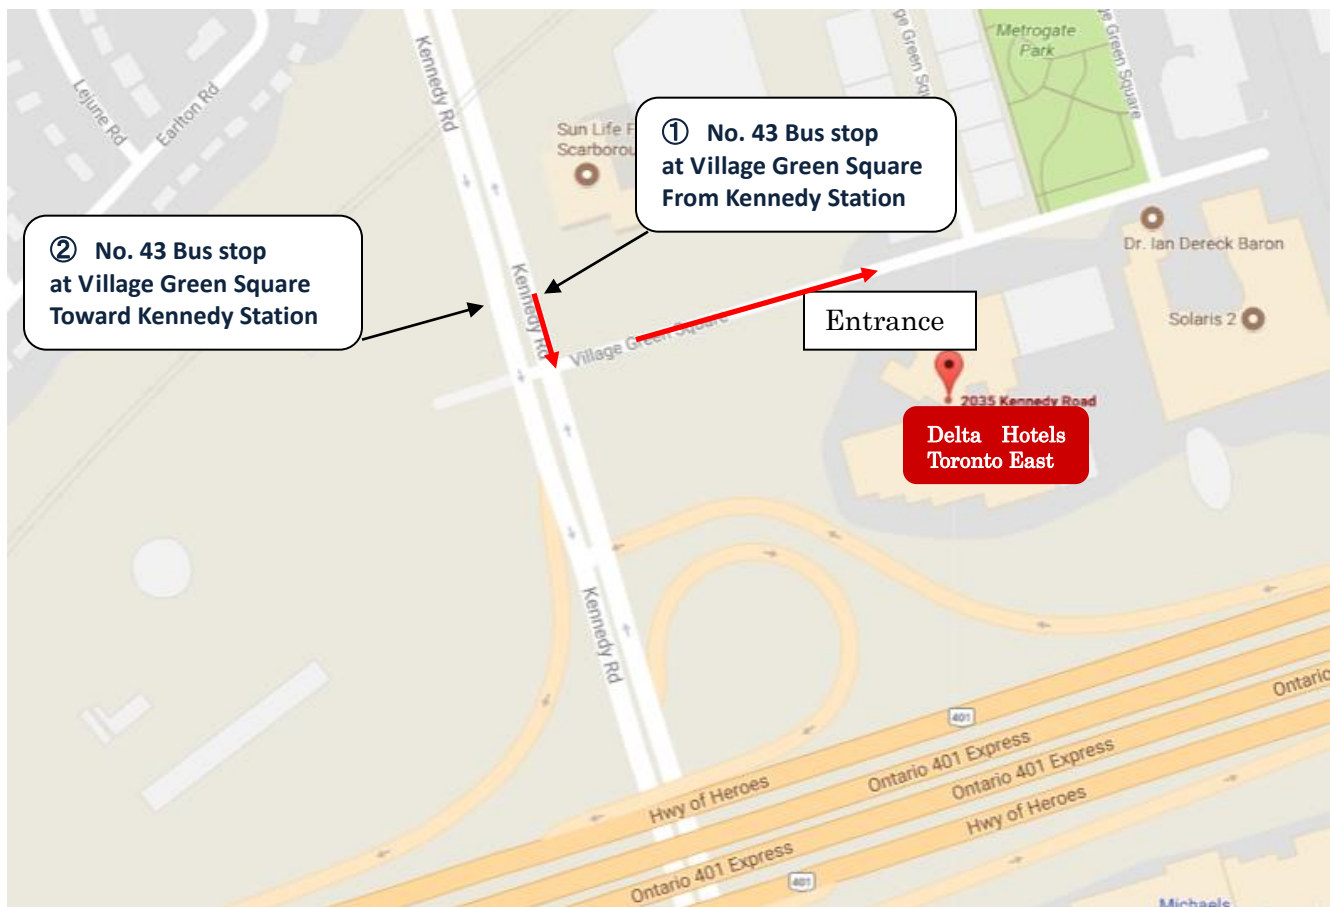

**Delta Hotels Toronto East – Room: Toronto BC**

2035 Kennedy Road Toronto Ontario M1T 3G2 Canada Phone: (416) 299-1500

Emergency Phone: **416-569-5661**

**【BY TTC】**

**FROM TTC Kennedy Station**

Take #43 Bus and get off at Village Green Square Northside ①. Go South to Kennedy Rd and Turn left at Village Green Square. Hotel entrance will be on your right side, 3 minutes walking distance from the bus stop.

**GOING BACK To Kennedy Station**

TO TTC Kennedy Station: Take #43 bus from the bus stop ② at Village Green Square.

**Delta Hotels Toronto East – Room: Toronto BC**

2035 Kennedy Road Toronto Ontario M1T 3G2 Canada Phone: (416) 299-1500

Emergency Phone: **416-569-5661**

**[BY CAR]**

- **From West:**  
Get off 401 East at Kennedy Rd exit. Turn left at the Kennedy Rd and Turn right at Village Green Square after going through 401. Parking Entrance will be on the right side.
- **From East:**  
Get off 401 West at Kennedy Rd exit. Turn right at the Kennedy Rd and Turn right at Village Green Square. Parking Entrance will be on the right side.